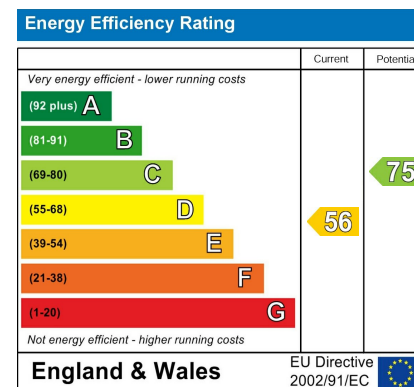

Widney Manor Road, B91

PROPERTY ADDRESS
 79 Widney Manor Road
 Solihull
 B91 3JG

- Characterful three-bed semi on Widney Manor Road
- Three double bedrooms and two bathroom
- Incredible open plan kitchen/diner with vaulted ceilings
- Original features retained
- Driveway parking for multiple cars