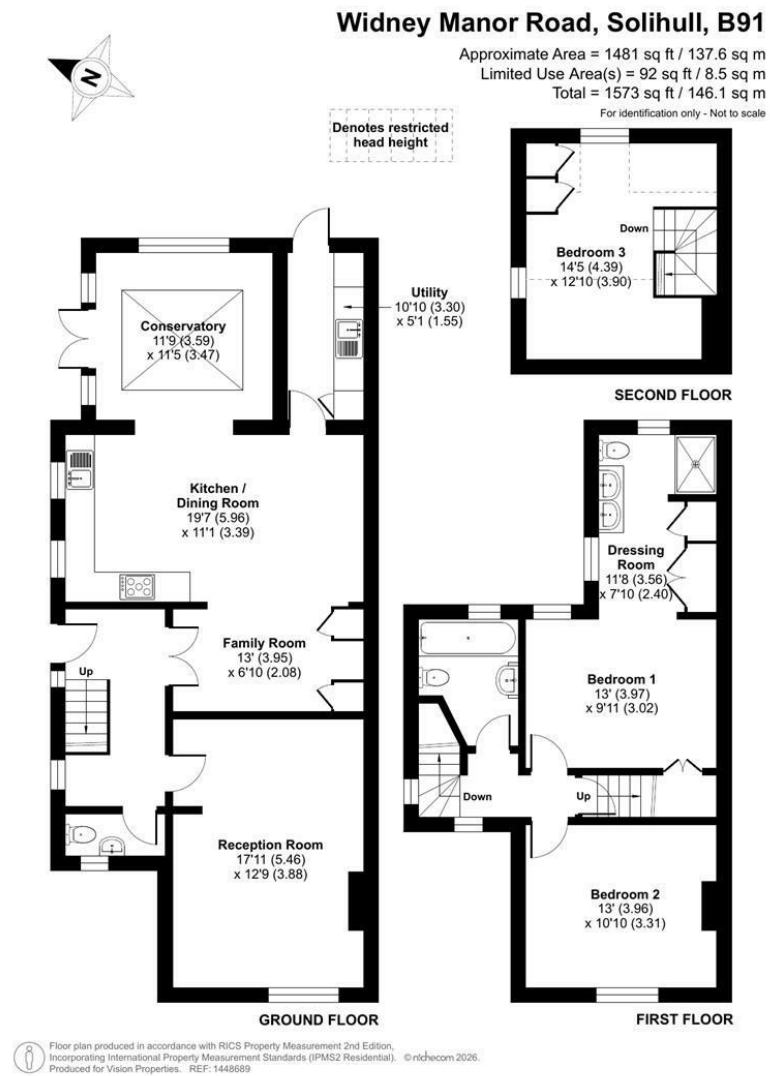

Widney Manor Road, B91

PROPERTY ADDRESS
 79 Widney Manor Road
 Solihull
 B91 3JG

- Characterful three-bed semi on Widney Manor Road
- Three double bedrooms and two bathroom
- Incredible open plan kitchen/diner with vaulted ceilings
- Original features retained
- Driveway parking for multiple cars